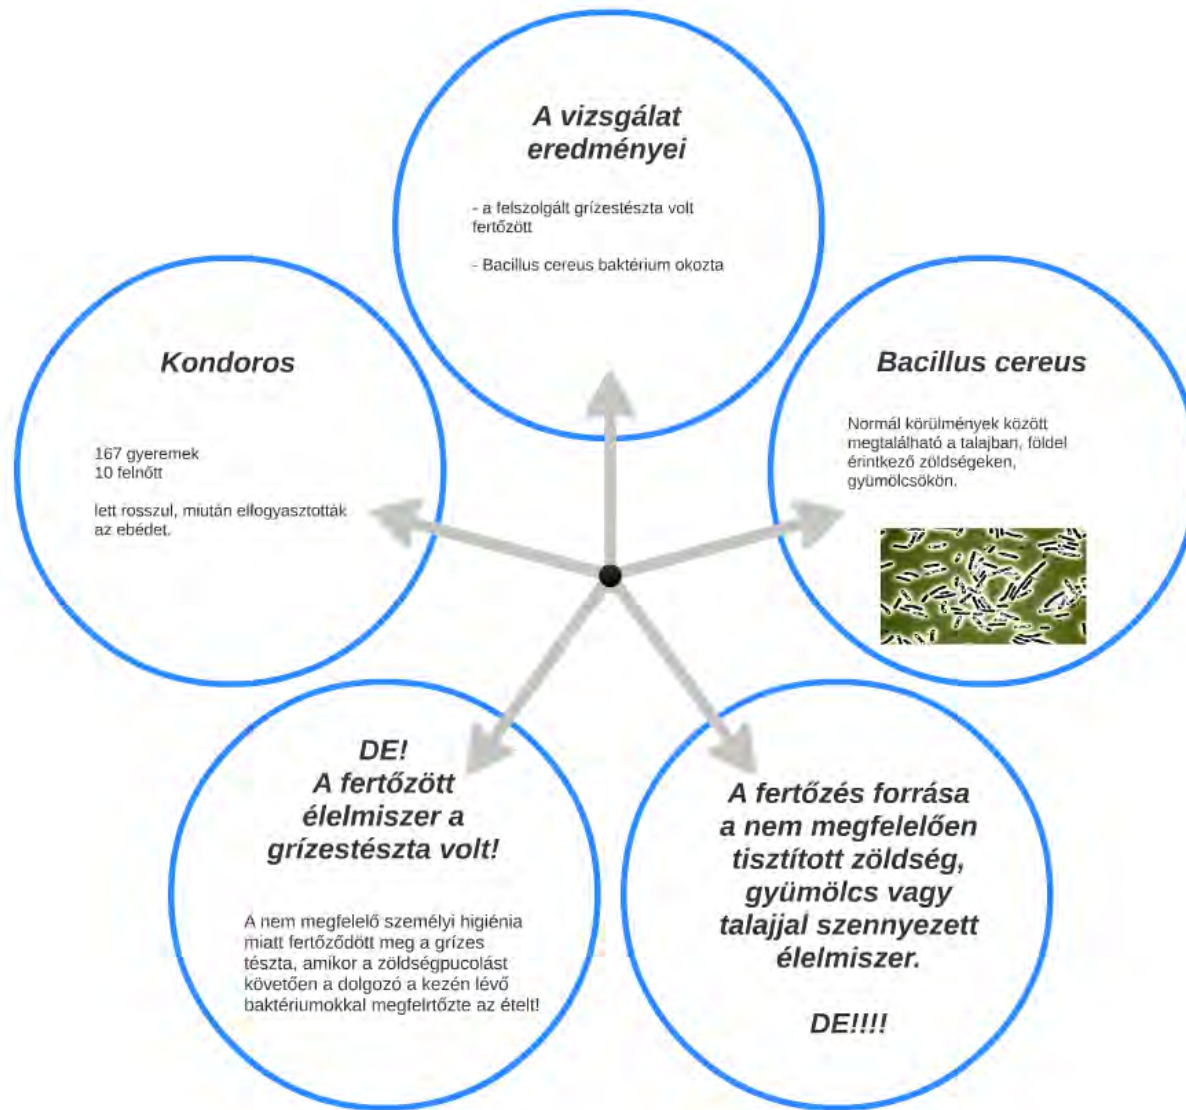

Kondorosi ételmérgezés

**Dajkák feladatai a  
közétkeztetés  
területén**

**2016. 11. 18.**

***Dajkák feladatai a  
közétkeztetés  
területén***

***2016. 11. 18.***

# A helyes kézmosás szabályai

The image features a large, light blue circle on a white background. A thin blue line enters from the left, passes through the circle, and exits on the right. A thick blue line enters from the bottom right, passes through the circle, and exits on the left. The text "Meleg víz" is centered within the circle in a bold, italicized black font.

***Kézfertőtlenítőszers***

A stylized graphic composed of blue lines. A large circle is the central element. A thick blue line enters from the right side, crosses the circle, and exits at the bottom. Another blue line enters from the top left, curves around the circle, and exits at the bottom left. The text 'Kéztörlő' is centered within the circle.

***Kéztörlő***

The image features a large, vibrant blue circle centered on a white background. Several thick, blue, curved lines overlap the circle and extend towards the edges of the frame, creating a dynamic, abstract composition. The lines vary in thickness and curvature, some appearing as partial arcs and others as more complex, overlapping shapes.