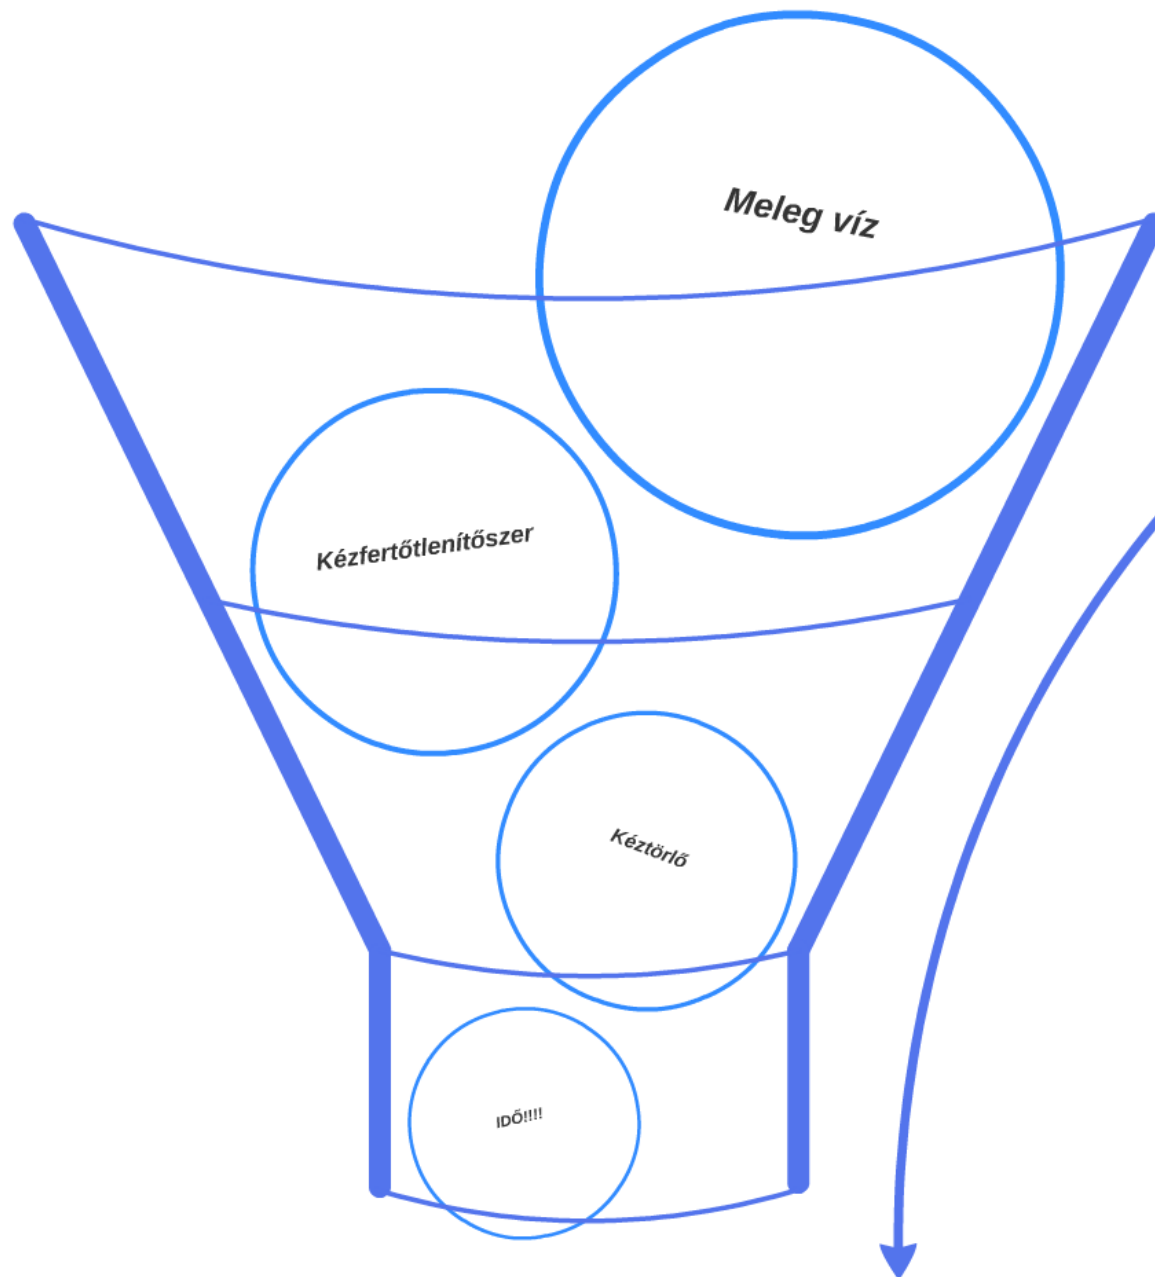

***DE!!!!***

***DE!***  
***A fertőzött***  
***élelmiszer a***  
***grízestészta volt!***

A nem megfelelő személyi higiénia miatt fertőződött meg a grízes tészta, amikor a zöldségpucolást követően a dolgozó a kezén lévő baktériumokkal megfertőzte az ételt!

# A helyes kézmosás szabályai

The image features a large, light blue circle on a white background. A thin blue line enters from the left, passes through the circle, and exits on the right. A thick blue line enters from the bottom right, passes through the circle, and exits on the left. The text "Meleg víz" is centered within the circle in a bold, italicized black font.

***Kézfertőtlenítőszers***

A stylized graphic composed of blue lines. A large circle is the central element. A thick blue line enters from the right side, crosses the circle, and exits at the bottom. Another blue line enters from the top left, curves around the circle, and exits at the bottom left. The text 'Kéztörlő' is centered within the circle.

***Kéztörlő***

The image features a large, vibrant blue circle centered on a white background. Several thick, blue, curved lines overlap the circle and extend towards the edges of the frame, creating a dynamic, abstract composition. The lines vary in thickness and curvature, some appearing as partial arcs and others as more complex, overlapping shapes.